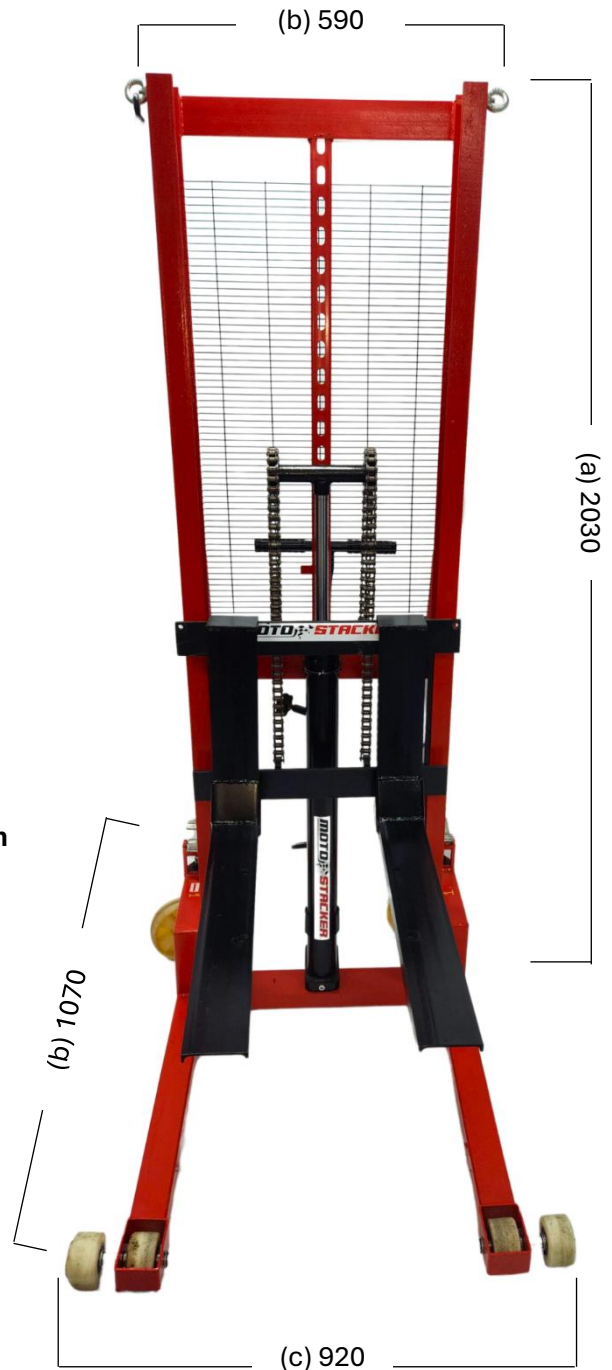

DIMENSIONS UNIVERSAL LIFTER

Height

(a) Total Height of Lifter is **2030mm**

Depth

(b) Total Depth of Lifter is **1070mm**

Width

(c) Top Width of Lifter is **590mm**

(d) Bottom Width of Lifter is **920mm**

Weight

- Total Weight of Lifter (fully assembled, excluding bike/s) is **140kg**

Lift Capacity

- Maximum Lift Capacity is **600kg**

Lift Height

- Maximum Lift Height (clearance above ground) is **1600mm**

All dimensions are in millimetres (mm). All weights are in kilograms (kg). Pictures are for illustrative purposes only.